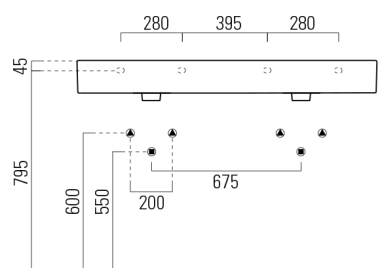

Technical sheet