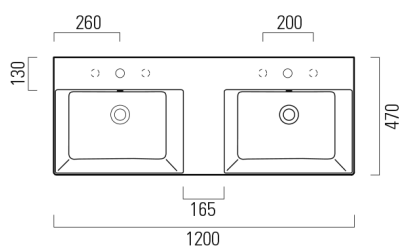

Technical sheet