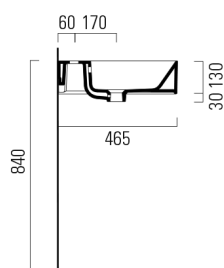

Technical sheet