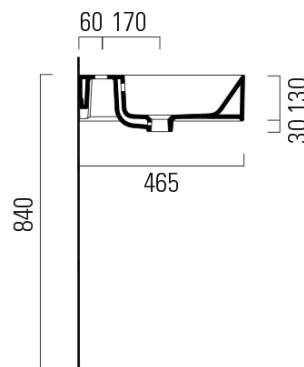

KUBE X double ceramic washbasin 120x47cm, ground bottom edge, no tap hole, white ExtraGlaze

GSI[®]

Order code: 94259011

Basic information

Brand: GSI
Series: KUBE X

Size

Width: 1200 mm
Height: 160 mm
Depth: 470 mm

Properties

Colour: White
Material: Ceramic
Installation: Wall-hung - Screws
Type of washbasin: Double basin
Tap hole: Without tap hole
Overflow: Yes
Shape: Rectangle
Equipment: ExtraGlaze
Weight / Piece: 34.4 kg
Packaging: 1 Piece
Warranty: 2 years

We recommend buy

2 Piece GSI Click-Clack washbasin waste 5/4", ceramic plug, white (Order code: PCS11)

KUBE X double ceramic washbasin 120x47cm, ground bottom edge,
no tap hole, white ExtraGlaze

Technical sheet