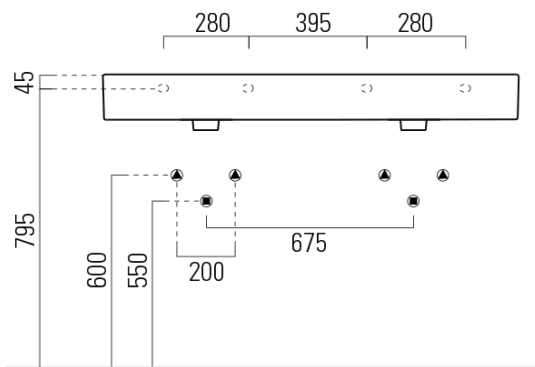

KUBE X double ceramic washbasin 120x47cm, ground bottom edge, no tap hole, white ExtraGlaze

GSI[®]

Order code: 94259011

Basic information

Brand: GSI
Series: KUBE X

Size

Width: 1200 mm
Height: 160 mm
Depth: 470 mm

Properties

Colour: White
Material: Ceramic
Installation: Wall-hung - Screws
Type of washbasin: Double basin
Tap hole: Without tap hole
Overflow: Yes
Shape: Rectangle
Equipment: ExtraGlaze
Weight / Piece: 34.4 kg
Packaging: 1 Piece
Warranty: 2 years

We recommend buy

2 Piece GSI Click-Clack washbasin waste 5/4", ceramic plug, white (Order code: PCS11)

KUBE X double ceramic washbasin 120x47cm, ground bottom edge,
no tap hole, white ExtraGlaze

Technical sheet