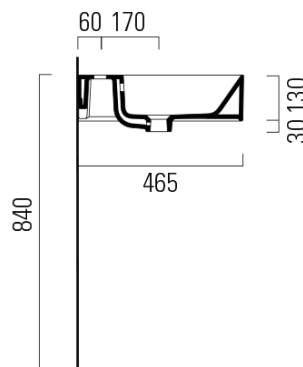

KUBE X double ceramic washbasin 120x47cm, ground bottom edge, no tap hole, white ExtraGlaze

GSI[®]

Order code: 94259011

Basic information

Brand: GSI
Series: KUBE X

Size

Width: 1200 mm
Height: 160 mm
Depth: 470 mm

Properties

Colour: White
Material: Ceramic
Installation: Wall-hung - Screws
Type of washbasin: Double basin
Tap hole: Without tap hole
Overflow: Yes
Shape: Rectangle
Equipment: ExtraGlaze
Weight / Piece: 34.4 kg
Packaging: 1 Piece
Warranty: 2 years

We recommend buy

2 Piece GSI Click-Clack washbasin waste 5/4", ceramic plug, white (Order code: PCS11)

KUBE X double ceramic washbasin 120x47cm, ground bottom edge,
no tap hole, white ExtraGlaze

Technical sheet