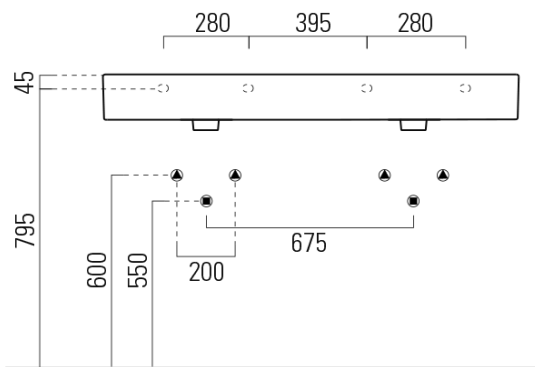

KUBE X double ceramic washbasin 120x47cm, ground bottom edge,
no tap hole, white ExtraGlaze

Technical sheet