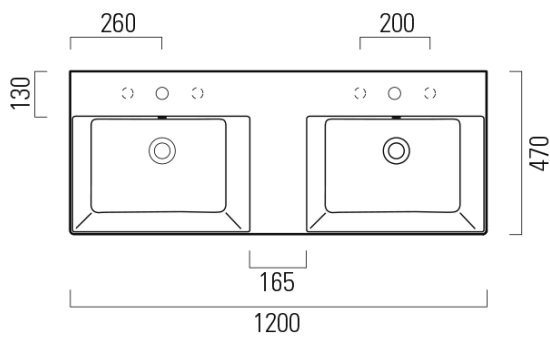

KUBE X double ceramic washbasin 120x47cm, ground bottom edge,
no tap hole, white ExtraGlaze

Technical sheet