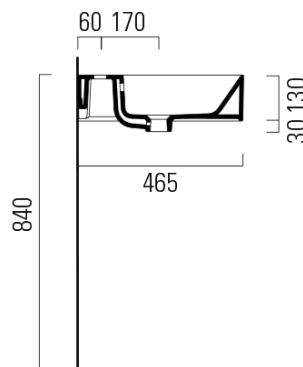

KUBE X double ceramic washbasin 120x47cm, ground bottom edge,
no tap hole, white ExtraGlaze

Technical sheet