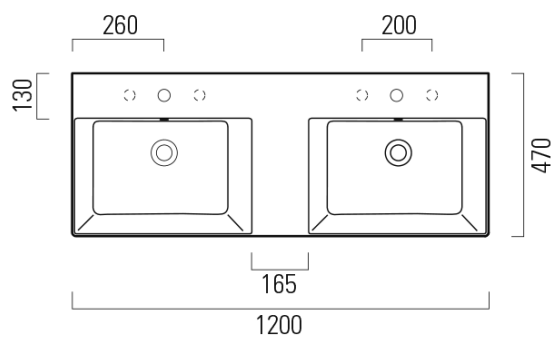

KUBE X double ceramic washbasin 120x47cm, ground bottom edge, no tap hole, white matt

GSI[®]

Order code: 94259009

Basic information

Brand: GSI
Series: KUBE X COLOR

Size

Width: 1200 mm
Height: 160 mm
Depth: 470 mm

Properties

Colour: White matt
Material: Ceramic
Installation: Wall-hung - Screws
Type of washbasin: Double basin
Tap hole: Without tap hole
Overflow: Yes
Shape: Rectangle
Weight / Piece: 34.4 kg
Packaging: 1 Piece
Warranty: 2 years

We recommend buy

2 Piece GSI Click-Clack washbasin waste 5/4", ceramic plug, white matt (Order code: PCS09)

**KUBE X double ceramic washbasin 120x47cm, ground bottom edge,
no tap hole, white matt**

Technical sheet