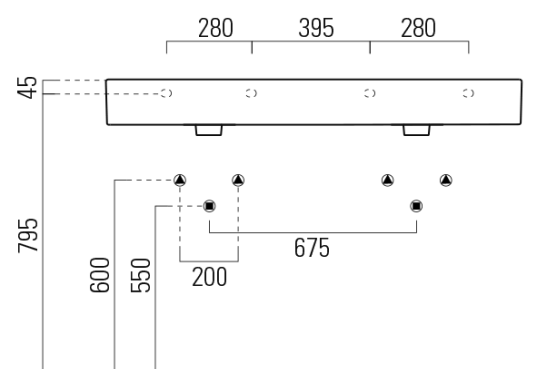

KUBE X double ceramic washbasin 120x47cm, ground bottom edge, no tap hole, white matt

GSI[®]

Order code: 94259009

Basic information

Brand: GSI
Series: KUBE X COLOR

Size

Width: 1200 mm
Height: 160 mm
Depth: 470 mm

Properties

Colour: White matt
Material: Ceramic
Installation: Wall-hung - Screws
Type of washbasin: Double basin
Tap hole: Without tap hole
Overflow: Yes
Shape: Rectangle
Weight / Piece: 34.4 kg
Packaging: 1 Piece
Warranty: 2 years

We recommend buy

2 Piece GSI Click-Clack washbasin waste 5/4", ceramic plug, white matt (Order code: PCS09)

**KUBE X double ceramic washbasin 120x47cm, ground bottom edge,
no tap hole, white matt**

Technical sheet