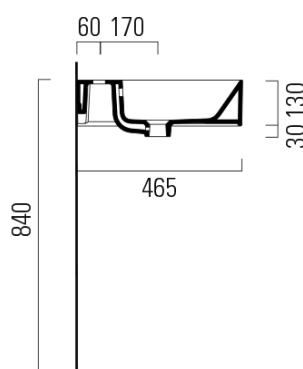

KUBE X double ceramic washbasin 120x47cm, ground bottom edge, no tap hole, white matt

GSI[®]

Order code: 94259009

Basic information

Brand: GSI
Series: KUBE X COLOR

Size

Width: 1200 mm
Height: 160 mm
Depth: 470 mm

Properties

Colour: White matt
Material: Ceramic
Installation: Wall-hung - Screws
Type of washbasin: Double basin
Tap hole: Without tap hole
Overflow: Yes
Shape: Rectangle
Weight / Piece: 34.4 kg
Packaging: 1 Piece
Warranty: 2 years

We recommend buy

2 Piece GSI Click-Clack washbasin waste 5/4", ceramic plug, white matt (Order code: PCS09)

**KUBE X double ceramic washbasin 120x47cm, ground bottom edge,
no tap hole, white matt**

Technical sheet