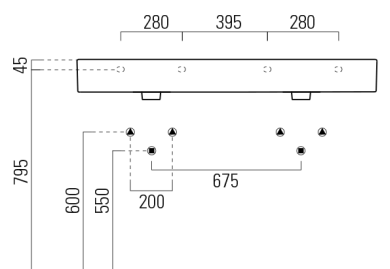

KUBE X double ceramic washbasin 120x47cm, ground bottom edge, no tap hole, white matt

Order code: 94259009

Size

Width: 1200 mm

Height: 160 mm

Depth: 470 mm

Properties

Colour: White matt

Material: Ceramic

Warranty: 2 years

Technical sheet

* Taglio sul mobile
Furniture's cut