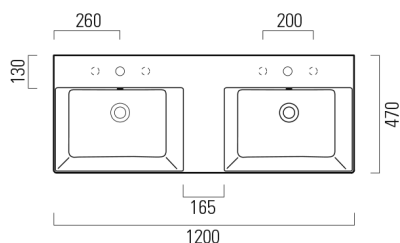

KUBE X double ceramic washbasin 120x47cm, ground bottom edge, no tap hole, white matt

Order code: 94259009

Size

Width: 1200 mm

Height: 160 mm

Depth: 470 mm

Properties

Colour: White matt

Material: Ceramic

Warranty: 2 years

Technical sheet

* Taglio sul mobile
Furniture's cut