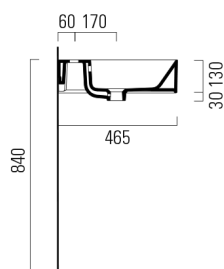

KUBE X double ceramic washbasin 120x47cm, ground bottom edge, no tap hole, white matt

Order code: 94259009

Size

Width: 1200 mm

Height: 160 mm

Depth: 470 mm

Properties

Colour: White matt

Material: Ceramic

Warranty: 2 years

Technical sheet

* Taglio sul mobile
Furniture's cut