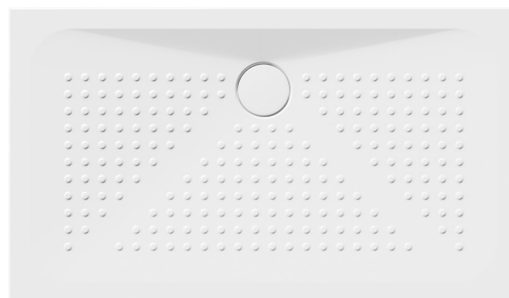

Rectangular ceramic shower tray 120x70x4cm, white ExtraGlaze

GSI[®]

Order code: 47120711

Basic information

Brand: GSI
Series: EXTRA FLAT

Size

Length: 1200 mm
Width: 700 mm
Height: 40 mm

Properties

Colour: White
Material: Ceramic
Shape: Rectangular
Waste diameter: 90 mm
Load capacity: 150 kg
Bottom Relief (surface): Profiled
Properties: ExtraGlaze
Weight / Piece: 35.7 kg
Packaging: 1 Piece
Warranty: 2 years

Technical sheet

LATO NON SMALTATO - NOT GLAZED SIDE