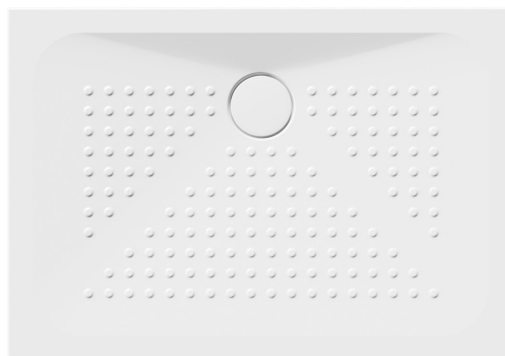

# Rectangular ceramic shower tray 100x70x4cm, white ExtraGlaze

**GSI**<sup>®</sup>

**Order code:** 47100711

## Size

**Length:** 1000 mm  
**Width:** 700 mm  
**Height:** 40 mm

## Properties

**Colour:** White  
**Material:** Ceramic  
**Shape:** Rectangular  
**Waste diameter:** 90 mm  
**Load capacity:** 150 kg  
**Bottom Relief (surface):** Profiled  
**Properties:** ExtraGlaze  
**Weight / Piece:** 30.1 kg  
**Packaging:** 1 Piece  
**Warranty:** 2 years