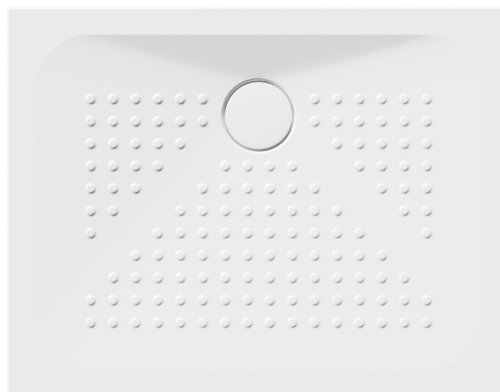

Rectangular ceramic shower tray 90x70x4cm, white ExtraGlaze

GSI[®]

Order code: 47090711

Basic information

Brand: GSI
Series: EXTRA FLAT

Size

Length: 900 mm
Width: 700 mm
Height: 40 mm

Properties

Colour: White
Material: Ceramic
Shape: Rectangular
Waste diameter: 90 mm
Load capacity: 150 kg
Bottom Relief (surface): Profiled
Properties: ExtraGlaze
Weight / Piece: 25.5 kg
Packaging: 1 Piece
Warranty: 2 years

Technical sheet

LATO NON SMALTATO - NOT GLAZED SIDE