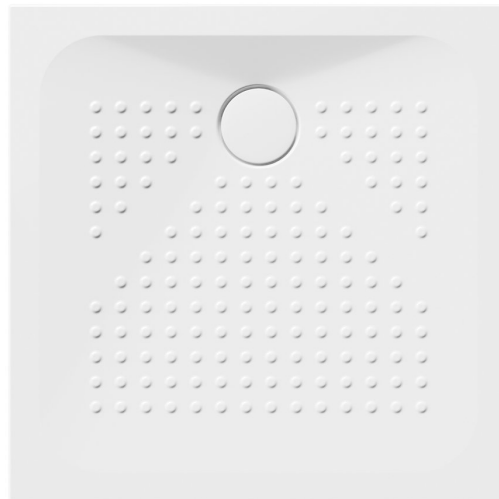

Ceramic shower tray square 80x80x4cm, white ExtraGlaze

GSI[®]

Order code: 47080811

Basic information

Brand: GSI
Series: EXTRA FLAT

Size

Length: 800 mm
Width: 800 mm
Height: 40 mm

Properties

Colour: White
Material: Ceramic
Shape: Square
Waste diameter: 90 mm
Load capacity: 150 kg
Bottom Relief (surface): Profiled
Properties: ExtraGlaze
Weight / Piece: 26.0 kg
Packaging: 1 Piece
Warranty: 2 years

Technical sheet

LATO NON SMALTATO - NOT GLAZED SIDE