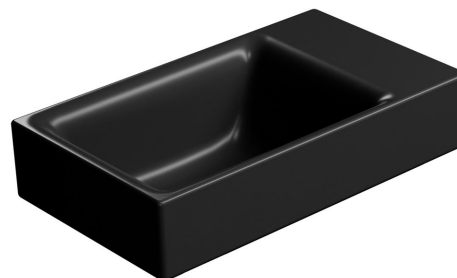

NUBES ceramic washbasin 40x23cm, no tap hole, right/left, black matt

GSI[®]

Order code: 9636026

Basic information

Brand: GSI
Series: NUBES COLOR

Size

Width: 400 mm
Height: 135 mm
Depth: 230 mm

Properties

Colour: Black
Material: Ceramic
Installation: Freestanding, Wall-hung - Screws
Type of washbasin: Cloakroom basin
Tap hole: Without tap hole
Overflow: No
Shape: Rectangle
Weight / Piece: 6.45 kg
Packaging: 1 Piece
Warranty: 2 years

We recommend buy

1 Piece GSI free flow washbasin drain 5/4", ceramic plug, 5-65mm, black matt (Order code: PVC26)

NUBES ceramic washbasin 40x23cm, no tap hole, right/left, black matt

Technical sheet