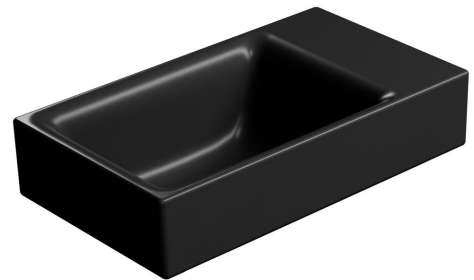

NUBES ceramic washbasin 40x23cm, no tap hole, right/left, black matt

GSI[®]

Order code: 9636026

Basic information

Brand: GSI
Series: NUBES COLOR

Size

Width: 400 mm
Height: 135 mm
Depth: 230 mm

Properties

Colour: Black
Material: Ceramic
Installation: Freestanding, Wall-hung - Screws
Type of washbasin: Cloakroom basin
Tap hole: Without tap hole
Overflow: No
Shape: Rectangle
Weight / Piece: 6.45 kg
Packaging: 1 Piece
Warranty: 2 years

We recommend buy

1 Piece GSI free flow washbasin drain 5/4", ceramic plug, 5-65mm, black matt (Order code: PVC26)

NUBES ceramic washbasin 40x23cm, no tap hole, right/left, black matt

Technical sheet