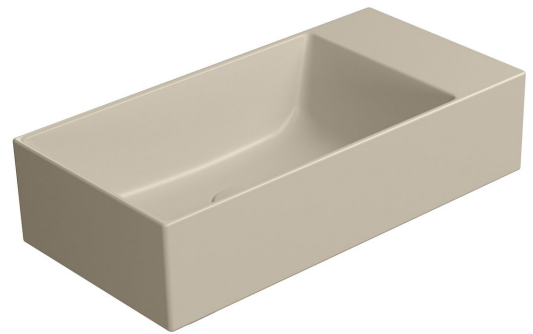

KUBE X ceramic washbasin 50x25cm, no tap hole, right/left, creta matt

GSI[®]

Order code: 9486008

Basic information

Brand: GSI
Series: KUBE X COLOR

Size

Width: 500 mm
Height: 120 mm
Depth: 250 mm

Properties

Colour: Beige
Material: Ceramic
Installation: Freestanding, Wall-hung - Screws
Type of washbasin: Cloakroom basin
Tap hole: Without tap hole
Overflow: No
Shape: Rectangle
Weight / Piece: 9.6 kg
Packaging: 1 Piece
Warranty: 2 years

We recommend buy

1 Piece GSI free flow washbasin drain 5/4", ceramic plug, 5-65mm, creta matt (Order code: PVC08)

KUBE X ceramic washbasin 50x25cm, no tap hole, right/left, creta matt

Technical sheet