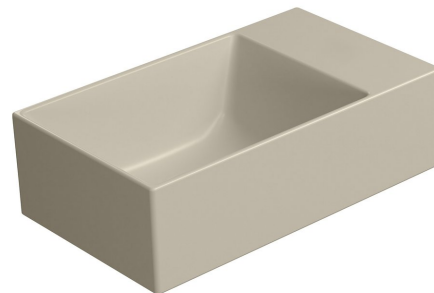

KUBE X ceramic washbasin 40x23cm, no tap hole, right/left, creta matt

GSI[®]

Order code: 9484008

Basic information

Brand: GSI
Series: KUBE X COLOR

Size

Width: 400 mm
Height: 120 mm
Depth: 230 mm

Properties

Colour: Beige
Material: Ceramic
Installation: Freestanding, Wall-hung - Screws
Type of washbasin: Cloakroom basin
Tap hole: Without tap hole
Overflow: No
Shape: Rectangle
Weight / Piece: 7.95 kg
Packaging: 1 Piece
Warranty: 2 years

We recommend buy

1 Piece GSI unslotted washbasin waste 5/4", H 5-65 mm, ceramic plug, creta matt (Order code: PVC08)

KUBE X ceramic washbasin 40x23cm, no tap hole, right/left, creta matt

Technical sheet