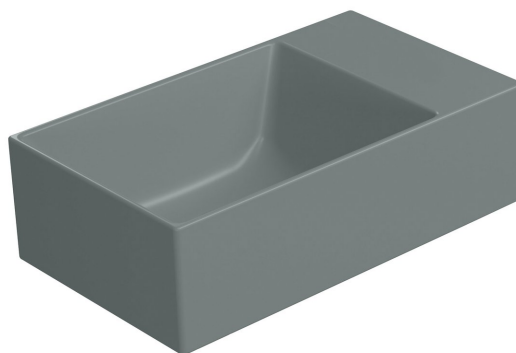

# KUBE X ceramic washbasin 40x23cm, no tap hole, right/left, agave matt

GSI<sup>®</sup>

Order code: 9484004

## Basic information

Brand: GSI  
Series: KUBE X COLOR

## Size

Width: 400 mm  
Height: 120 mm  
Depth: 230 mm

## Properties

Colour: Green  
Material: Ceramic  
Installation: Freestanding, Wall-hung - Screws  
Type of washbasin: Cloakroom basin  
Tap hole: Without tap hole  
Overflow: No  
Shape: Rectangle  
Weight / Piece: 7.95 kg  
Packaging: 1 Piece  
Warranty: 2 years