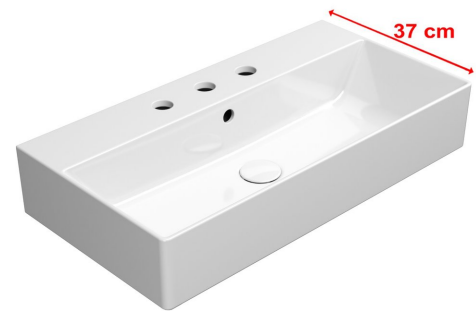

KUBE X ceramic washbasin 70x37cm, 3 tap holes, white ExtraGlaze

GSI[®]

Order code: 9455311

Basic information

Brand: GSI
Series: KUBE X

Size

Width: 700 mm
Height: 160 mm
Depth: 370 mm

Properties

Colour: White
Material: Ceramic
Installation: Freestanding, Wall-hung - Screws
Type of washbasin: Washbasin
Tap hole: 3 tap holes
Overflow: Yes
Shape: Rectangle
Equipment: ExtraGlaze
Weight / Piece: 19.7 kg
Packaging: 1 Piece
Warranty: 2 years

We recommend buy

1 Piece GSI washbasin drain 5/4", click-clack, ceramic stopper, 5-65mm, white (Order code: PCS11)

Technical sheet