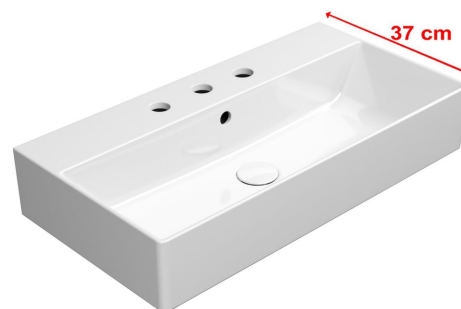

# KUBE X ceramic washbasin 70x37cm, 3 tap holes, white ExtraGlaze

GSI<sup>®</sup>

Order code: 9455311

## Basic information

Brand: GSI  
Series: KUBE X

## Size

Width: 700 mm  
Height: 160 mm  
Depth: 370 mm

## Properties

Colour: White  
Material: Ceramic  
Installation: Freestanding, Wall-hung - Screws  
Type of washbasin: Washbasin  
Tap hole: 3 tap holes  
Overflow: Yes  
Shape: Rectangle  
Equipment: ExtraGlaze  
Weight / Piece: 19.7 kg  
Packaging: 1 Piece  
Warranty: 2 years