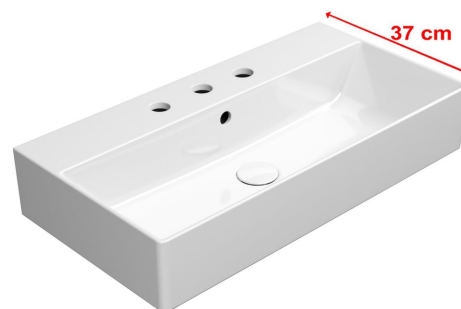

KUBE X ceramic washbasin 70x37cm, 3 tap holes, white ExtraGlaze

GSI[®]

Order code: 9455311

Basic information

Brand: GSI
Series: KUBE X

Size

Width: 700 mm
Height: 160 mm
Depth: 370 mm

Properties

Colour: White
Material: Ceramic
Installation: Freestanding, Wall-hung - Screws
Type of washbasin: Washbasin
Tap hole: 3 tap holes
Overflow: Yes
Shape: Rectangle
Equipment: ExtraGlaze
Weight / Piece: 19.7 kg
Packaging: 1 Piece
Warranty: 2 years

We recommend buy

1 Piece GSI Click-Clack washbasin waste 5/4", ceramic plug, white (Order code: PCS11)

Technical sheet