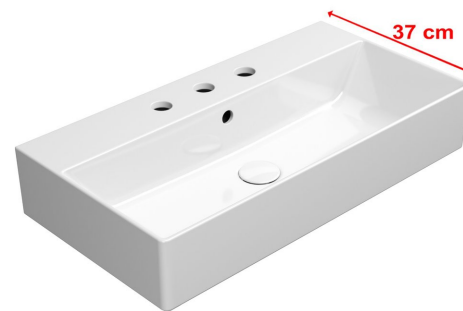

KUBE X ceramic washbasin 70x37cm, 3 tap holes, white ExtraGlaze

GSI[®]

Order code: 9455311

Size

Width: 700 mm

Height: 160 mm

Depth: 370 mm

Properties

Colour: White

Material: Ceramic

Warranty: 2 years

Technical sheet