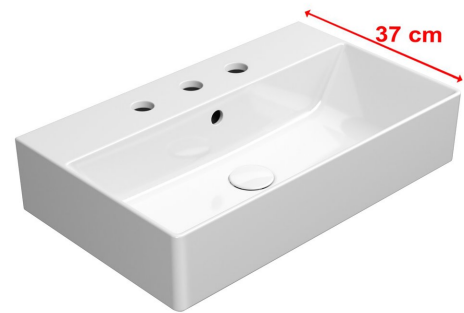

KUBE X ceramic washbasin 60x37cm, 3 tap holes, white ExtraGlaze

GSI[®]

Order code: 9454311

Basic information

Brand: GSI
Series: KUBE X

Size

Width: 600 mm
Height: 160 mm
Depth: 370 mm

Properties

Colour: White
Material: Ceramic
Installation: Freestanding, Wall-hung - Screws
Type of washbasin: Washbasin
Tap hole: 3 tap holes
Overflow: Yes
Shape: Rectangle
Equipment: ExtraGlaze
Weight / Piece: 15.261 kg
Packaging: 1 Piece
Warranty: 2 years

We recommend buy

1 Piece GSI Click-Clack washbasin waste 5/4", ceramic plug, white (Order code: PCS11)

Technical sheet