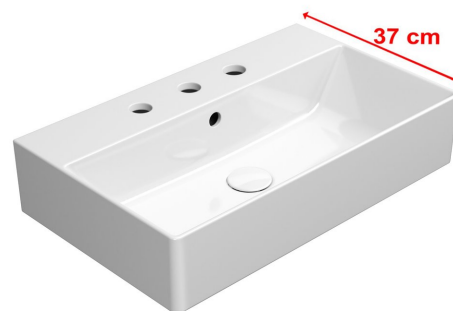

KUBE X ceramic washbasin 60x37cm, 3 tap holes, white ExtraGlaze

GSI[®]

Order code: 9454311

Basic information

Brand: GSI
Series: KUBE X

Size

Width: 600 mm
Height: 160 mm
Depth: 370 mm

Properties

Colour: White
Material: Ceramic
Installation: Freestanding, Wall-hung - Screws
Type of washbasin: Washbasin
Tap hole: 3 tap holes
Overflow: Yes
Shape: Rectangle
Equipment: ExtraGlaze
Weight / Piece: 15.261 kg
Packaging: 1 Piece
Warranty: 2 years

We recommend buy

1 Piece GSI washbasin drain 5/4", click-clack, ceramic stopper, 5-65mm, white (Order code: PCS11)

Technical sheet