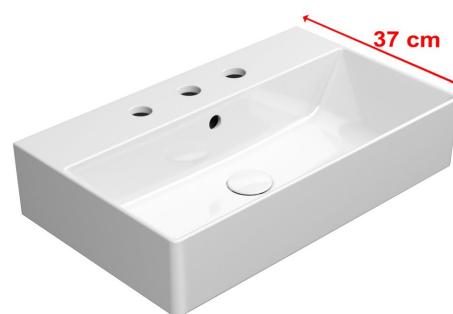

KUBE X ceramic washbasin 60x37cm, 3 tap holes, white ExtraGlaze

GSI[®]

Order code: 9454311

Basic information

Brand: GSI
Series: KUBE X

Size

Width: 600 mm
Height: 160 mm
Depth: 370 mm

Properties

Colour: White
Material: Ceramic
Installation: Freestanding, Wall-hung - Screws
Type of washbasin: Washbasin
Tap hole: 3 tap holes
Overflow: Yes
Shape: Rectangle
Equipment: ExtraGlaze
Weight / Piece: 15.26 kg
Packaging: 1 Piece
Warranty: 2 years

We recommend buy

1 Piece GSI washbasin drain 5/4", click-clack, ceramic stopper, 5-65mm, white (Order code: PCS11)

Technical sheet