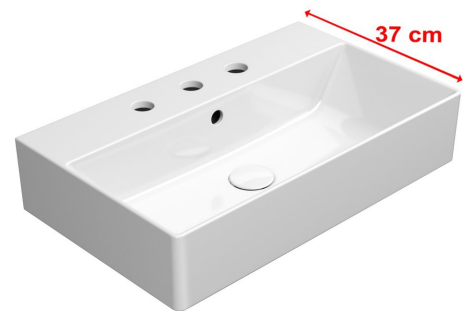

KUBE X ceramic washbasin 60x37cm, 3 tap holes, white ExtraGlaze

GSI[®]

Order code: 9454311

Basic information

Brand: GSI
Series: KUBE X

Size

Width: 600 mm
Height: 160 mm
Depth: 370 mm

Properties

Colour: White
Material: Ceramic
Installation: Freestanding, Wall-hung - Screws
Type of washbasin: Washbasin
Tap hole: 3 tap holes
Overflow: Yes
Shape: Rectangle
Equipment: ExtraGlaze
Weight / Piece: 15.261 kg
Packaging: 1 Piece
Warranty: 2 years

We recommend buy

1 Piece GSI Click-Clack washbasin waste 5/4", ceramic plug, white (Order code: PCS11)

Technical sheet