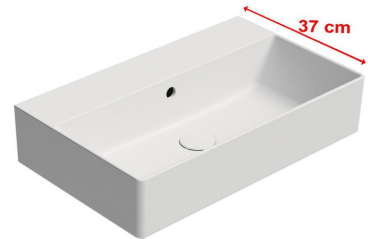

KUBE X ceramic washbasin 60x37cm, no tap hole, white matt

GSI[®]

Order code: 9454009

Basic information

Brand: GSI
Series: KUBE X COLOR

Size

Width: 600 mm
Height: 160 mm
Depth: 370 mm

Properties

Colour: White matt
Material: Ceramic
Installation: Freestanding, Wall-hung - Screws
Type of washbasin: Washbasin
Tap hole: Without tap hole
Overflow: Yes
Shape: Rectangle
Weight / Piece: 15.26 kg
Packaging: 1 Piece
Warranty: 2 years

We recommend buy

1 Piece GSI washbasin drain 5/4", click-clack, ceramic stopper, 5-65mm, white matt (Order code: PCS09)

Technical sheet