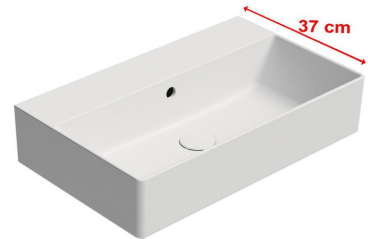

KUBE X ceramic washbasin 60x37cm, no tap hole, white matt

GSI[®]

Order code: 9454009

Basic information

Brand: GSI
Series: KUBE X COLOR

Size

Width: 600 mm
Height: 160 mm
Depth: 370 mm

Properties

Colour: White matt
Material: Ceramic
Installation: Freestanding, Wall-hung - Screws
Type of washbasin: Washbasin
Tap hole: Without tap hole
Overflow: Yes
Shape: Rectangle
Weight / Piece: 15.261 kg
Packaging: 1 Piece
Warranty: 2 years

We recommend buy

1 Piece GSI Click-Clack washbasin waste 5/4", ceramic plug, white matt (Order code: PCS09)

Technical sheet