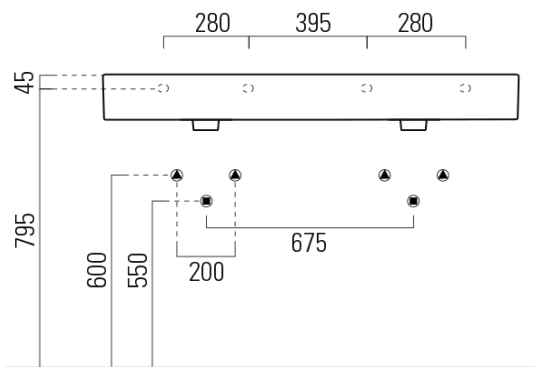

KUBE X double ceramic washbasin 120x47cm, 3 tap holes, white ExtraGlaze

Technical sheet