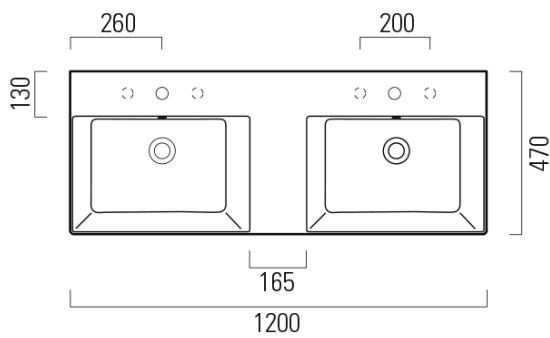

KUBE X double ceramic washbasin 120x47cm, 3 tap holes, white ExtraGlaze

Technical sheet