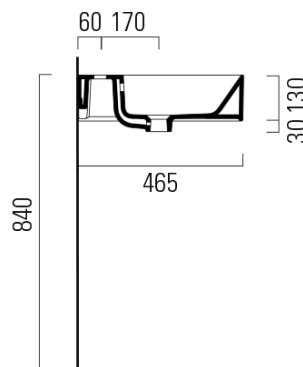

KUBE X double ceramic washbasin 120x47cm, 3 tap holes, white ExtraGlaze

Technical sheet