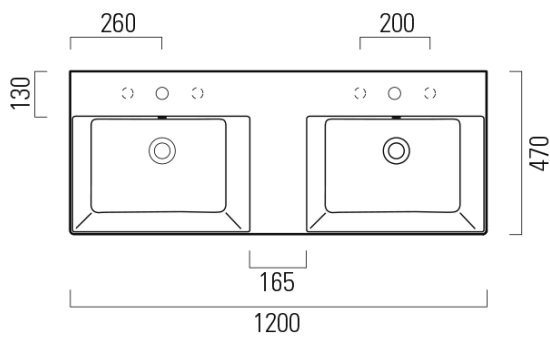

KUBE X double ceramic washbasin 120x47cm, 3 tap holes, white ExtraGlaze

GSI[®]

Order code: 9425311

Basic information

Brand: GSI
Series: KUBE X

Size

Width: 1200 mm
Height: 160 mm
Depth: 470 mm

Properties

Colour: White
Material: Ceramic
Installation: Wall-hung - Screws
Type of washbasin: Double basin
Tap hole: 3 tap holes
Overflow: Yes
Shape: Rectangle
Equipment: ExtraGlaze
Weight / Piece: 34.4 kg
Packaging: 1 Piece
Warranty: 2 years

We recommend buy

2 Piece GSI washbasin drain 5/4", click-clack, ceramic stopper, 5-65mm, white (Order code: PCS11)

KUBE X double ceramic washbasin 120x47cm, 3 tap holes, white ExtraGlaze

Technical sheet

* Taglio sul mobile
Furniture's cut