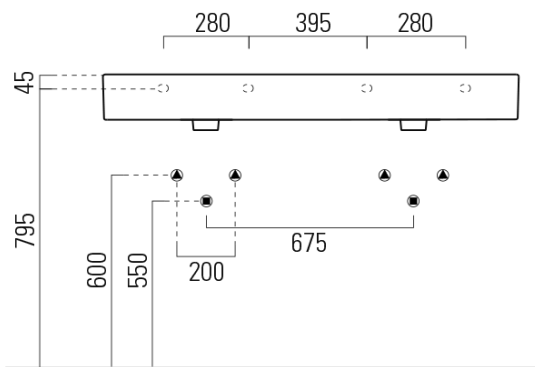

KUBE X double ceramic washbasin 120x47cm, 3 tap holes, white ExtraGlaze

GSI[®]

Order code: 9425311

Basic information

Brand: GSI
Series: KUBE X

Size

Width: 1200 mm
Height: 160 mm
Depth: 470 mm

Properties

Colour: White
Material: Ceramic
Installation: Wall-hung - Screws
Type of washbasin: Double basin
Tap hole: 3 tap holes
Overflow: Yes
Shape: Rectangle
Equipment: ExtraGlaze
Weight / Piece: 34.4 kg
Packaging: 1 Piece
Warranty: 2 years

We recommend buy

2 Piece GSI washbasin drain 5/4", click-clack, ceramic stopper, 5-65mm, white (Order code: PCS11)

KUBE X double ceramic washbasin 120x47cm, 3 tap holes, white ExtraGlaze

Technical sheet

* Taglio sul mobile
Furniture's cut