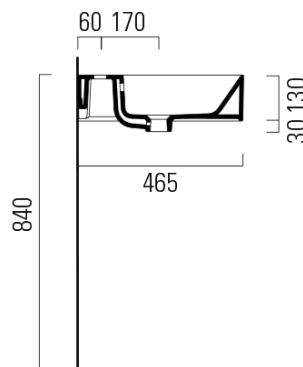

KUBE X double ceramic washbasin 120x47cm, 3 tap holes, white ExtraGlaze

GSI[®]

Order code: 9425311

Basic information

Brand: GSI
Series: KUBE X

Size

Width: 1200 mm
Height: 160 mm
Depth: 470 mm

Properties

Colour: White
Material: Ceramic
Installation: Wall-hung - Screws
Type of washbasin: Double basin
Tap hole: 3 tap holes
Overflow: Yes
Shape: Rectangle
Equipment: ExtraGlaze
Weight / Piece: 34.4 kg
Packaging: 1 Piece
Warranty: 2 years

We recommend buy

2 Piece GSI washbasin drain 5/4", click-clack, ceramic stopper, 5-65mm, white (Order code: PCS11)

KUBE X double ceramic washbasin 120x47cm, 3 tap holes, white ExtraGlaze

Technical sheet

* Taglio sul mobile
Furniture's cut