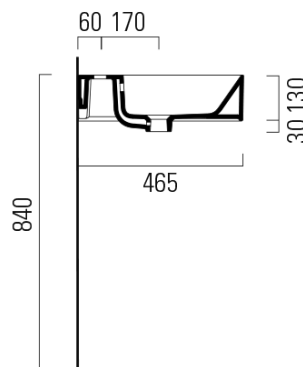

KUBE X double ceramic washbasin 120x47cm, 3 tap holes, white ExtraGlaze

GSI[®]

Order code: 9425311

Basic information

Brand: GSI
Series: KUBE X

Size

Width: 1200 mm
Height: 160 mm
Depth: 470 mm

Properties

Colour: White
Material: Ceramic
Installation: Wall-hung - Screws
Type of washbasin: Double basin
Tap hole: 3 tap holes
Overflow: Yes
Shape: Rectangle
Equipment: ExtraGlaze
Weight / Piece: 34.4 kg
Packaging: 1 Piece
Warranty: 2 years

We recommend buy

2 Piece GSI Click-Clack washbasin waste 5/4", ceramic plug, white (Order code: PCS11)

KUBE X double ceramic washbasin 120x47cm, 3 tap holes, white ExtraGlaze

Technical sheet

* Taglio sul mobile
Furniture's cut