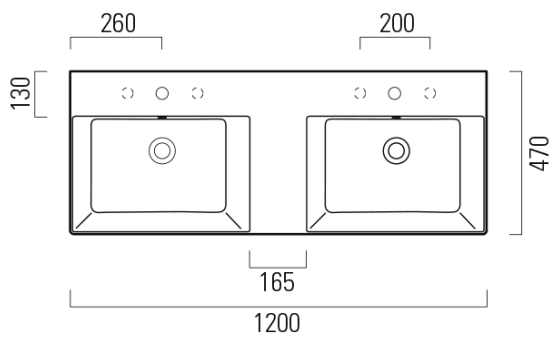

KUBE X double ceramic washbasin 120x47cm, 3 tap holes, white ExtraGlaze

GSI[®]

Order code: 9425311

Basic information

Brand: GSI
Series: KUBE X

Size

Width: 1200 mm
Height: 160 mm
Depth: 470 mm

Properties

Colour: White
Material: Ceramic
Installation: Wall-hung - Screws
Type of washbasin: Double basin
Tap hole: 3 tap holes
Overflow: Yes
Shape: Rectangle
Equipment: ExtraGlaze
Weight / Piece: 34.4 kg
Packaging: 1 Piece
Warranty: 2 years

We recommend buy

2 Piece GSI Click-Clack washbasin waste 5/4", ceramic plug, white (Order code: PCS11)

KUBE X double ceramic washbasin 120x47cm, 3 tap holes, white ExtraGlaze

Technical sheet

* Taglio sul mobile
Furniture's cut