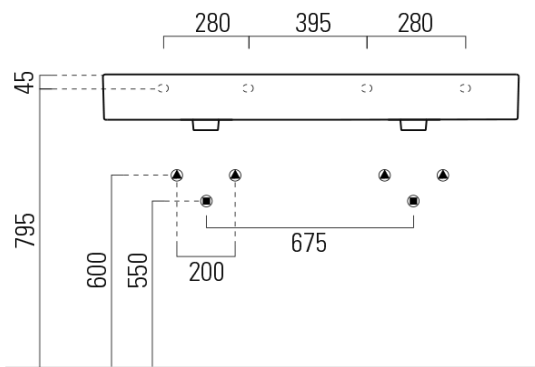

KUBE X double ceramic washbasin 120x47cm, 3 tap holes, white ExtraGlaze

GSI[®]

Order code: 9425311

Basic information

Brand: GSI
Series: KUBE X

Size

Width: 1200 mm
Height: 160 mm
Depth: 470 mm

Properties

Colour: White
Material: Ceramic
Installation: Wall-hung - Screws
Type of washbasin: Double basin
Tap hole: 3 tap holes
Overflow: Yes
Shape: Rectangle
Equipment: ExtraGlaze
Weight / Piece: 34.4 kg
Packaging: 1 Piece
Warranty: 2 years

We recommend buy

2 Piece GSI Click-Clack washbasin waste 5/4", ceramic plug, white (Order code: PCS11)

KUBE X double ceramic washbasin 120x47cm, 3 tap holes, white ExtraGlaze

Technical sheet

* Taglio sul mobile
Furniture's cut