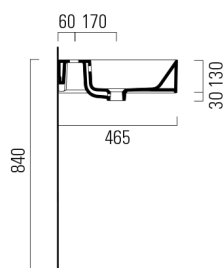

KUBE X double ceramic washbasin 120x47cm, 3 tap holes, white ExtraGlaze

Order code: 9425311

Size

Width: 1200 mm
 Height: 160 mm
 Depth: 470 mm

Properties

Colour: White
 Material: Ceramic
 Warranty: 2 years

Technical sheet

* Taglio sul mobile
 Furniture's cut