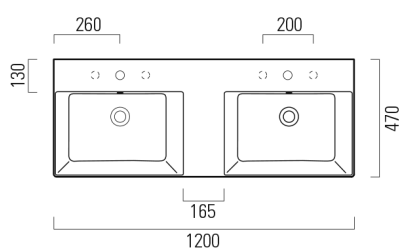

KUBE X double ceramic washbasin 120x47cm, 3 tap holes, white ExtraGlaze

Order code: 9425311

Size

Width: 1200 mm
 Height: 160 mm
 Depth: 470 mm

Properties

Colour: White
 Material: Ceramic
 Warranty: 2 years

Technical sheet

* Taglio sul mobile
 Furniture's cut