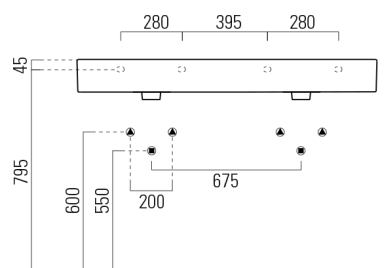

KUBE X double ceramic washbasin 120x47cm, 3 tap holes, white ExtraGlaze

Order code: 9425311

Size

Width: 1200 mm
 Height: 160 mm
 Depth: 470 mm

Properties

Colour: White
 Material: Ceramic
 Warranty: 2 years

Technical sheet

* Taglio sul mobile
 Furniture's cut