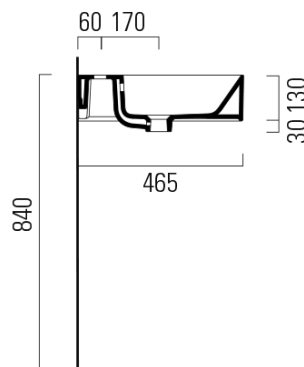

KUBE X double ceramic washbasin 120x47cm, white matt

GSI[®]

Order code: 9425109

Basic information

Brand: GSI
Series: KUBE X COLOR

Size

Width: 1200 mm
Height: 160 mm
Depth: 470 mm

Properties

Colour: White matt
Material: Ceramic
Installation: Wall-hung - Screws
Type of washbasin: Double basin
Tap hole: 2 tap holes
Overflow: Yes
Shape: Rectangle
Weight / Piece: 34.4 kg
Packaging: 1 Piece
Warranty: 2 years

We recommend buy

2 Piece GSI Click-Clack washbasin waste 5/4", ceramic plug, white matt (Order code: PCS09)

Technical sheet

* Taglio sul mobile
Furniture's cut