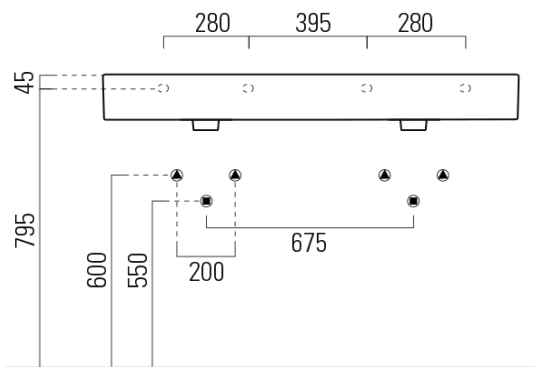

KUBE X double ceramic washbasin 120x47cm, white matt

GSI[®]

Order code: 9425109

Basic information

Brand: GSI
Series: KUBE X COLOR

Size

Width: 1200 mm
Height: 160 mm
Depth: 470 mm

Properties

Colour: White matt
Material: Ceramic
Installation: Wall-hung - Screws
Type of washbasin: Double basin
Tap hole: 2 tap holes
Overflow: Yes
Shape: Rectangle
Weight / Piece: 34.4 kg
Packaging: 1 Piece
Warranty: 2 years

We recommend buy

2 Piece GSI Click-Clack washbasin waste 5/4", ceramic plug, white matt (Order code: PCS09)

Technical sheet

* Taglio sul mobile
Furniture's cut