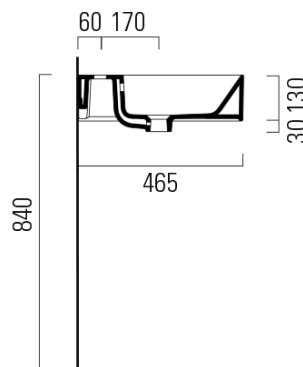

KUBE X double ceramic washbasin 120x47cm, white matt

GSI[®]

Order code: 9425109

Basic information

Brand: GSI
Series: KUBE X COLOR

Size

Width: 1200 mm
Height: 160 mm
Depth: 470 mm

Properties

Colour: White matt
Material: Ceramic
Installation: Wall-hung - Screws
Type of washbasin: Double basin
Tap hole: 2 tap holes
Overflow: Yes
Shape: Rectangle
Weight / Piece: 34.4 kg
Packaging: 1 Piece
Warranty: 2 years

We recommend buy

2 Piece GSI Click-Clack washbasin waste 5/4", ceramic plug, white matt (Order code: PCS09)

Technical sheet

* Taglio sul mobile
Furniture's cut