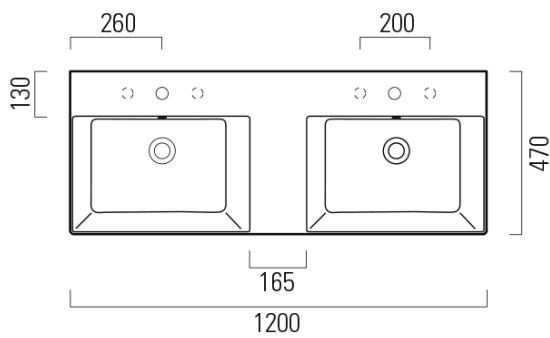

KUBE X double ceramic washbasin 120x47cm, white matt

GSI[®]

Order code: 9425109

Basic information

Brand: GSI
Series: KUBE X COLOR

Size

Width: 1200 mm
Height: 160 mm
Depth: 470 mm

Properties

Colour: White matt
Material: Ceramic
Installation: Wall-hung - Screws
Type of washbasin: Double basin
Tap hole: 2 tap holes
Overflow: Yes
Shape: Rectangle
Weight / Piece: 34.4 kg
Packaging: 1 Piece
Warranty: 2 years

We recommend buy

2 Piece GSI Click-Clack washbasin waste 5/4", ceramic plug, white matt (Order code: PCS09)

Technical sheet

* Taglio sul mobile
Furniture's cut