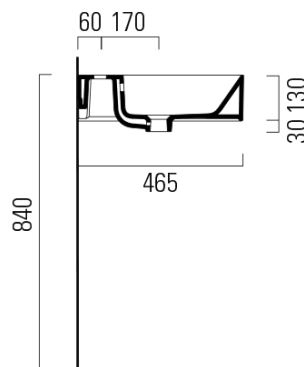

KUBE X double ceramic washbasin 120x47cm, white matt

GSI[®]

Order code: 9425109

Basic information

Brand: GSI
Series: KUBE X COLOR

Size

Width: 1200 mm
Height: 160 mm
Depth: 470 mm

Properties

Colour: White matt
Material: Ceramic
Installation: Wall-hung - Screws
Type of washbasin: Double basin
Tap hole: 2 tap holes
Overflow: Yes
Shape: Rectangle
Weight / Piece: 34.4 kg
Packaging: 1 Piece
Warranty: 2 years

We recommend buy

2 Piece GSI washbasin drain 5/4", click-clack, ceramic stopper, 5-65mm, white matt (Order code: PCS09)

Technical sheet

* Taglio sul mobile
Furniture's cut