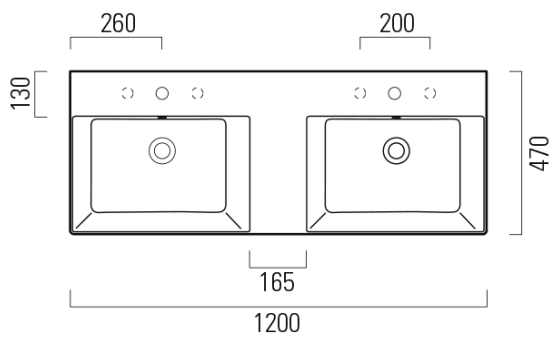

KUBE X double ceramic washbasin 120x47cm, white matt

GSI[®]

Order code: 9425109

Basic information

Brand: GSI
Series: KUBE X COLOR

Size

Width: 1200 mm
Height: 160 mm
Depth: 470 mm

Properties

Colour: White matt
Material: Ceramic
Installation: Wall-hung - Screws
Type of washbasin: Double basin
Tap hole: 2 tap holes
Overflow: Yes
Shape: Rectangle
Weight / Piece: 34.4 kg
Packaging: 1 Piece
Warranty: 2 years

We recommend buy

2 Piece GSI washbasin drain 5/4", click-clack, ceramic stopper, 5-65mm, white matt (Order code: PCS09)

Technical sheet

* Taglio sul mobile
Furniture's cut