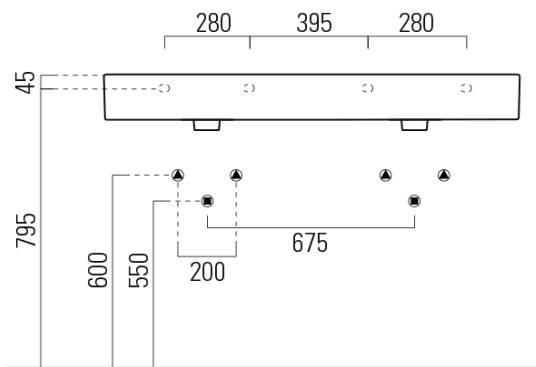

KUBE X double ceramic washbasin 120x47cm, white matt

GSI[®]

Order code: 9425109

Basic information

Brand: GSI
Series: KUBE X COLOR

Size

Width: 1200 mm
Height: 160 mm
Depth: 470 mm

Properties

Colour: White matt
Material: Ceramic
Installation: Wall-hung - Screws
Type of washbasin: Double basin
Tap hole: 2 tap holes
Overflow: Yes
Shape: Rectangle
Weight / Piece: 34.4 kg
Packaging: 1 Piece
Warranty: 2 years

We recommend buy

2 Piece GSI washbasin drain 5/4", click-clack, ceramic stopper, 5-65mm, white matt (Order code: PCS09)

Technical sheet

* Taglio sul mobile
Furniture's cut