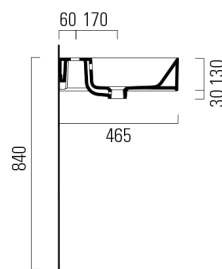

Technical sheet