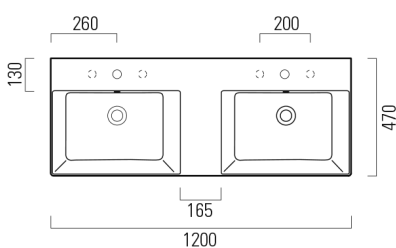

Technical sheet