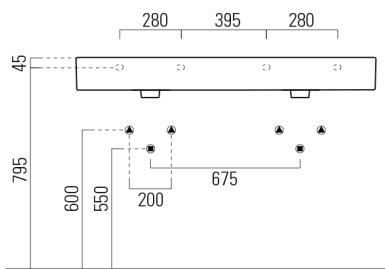

Technical sheet