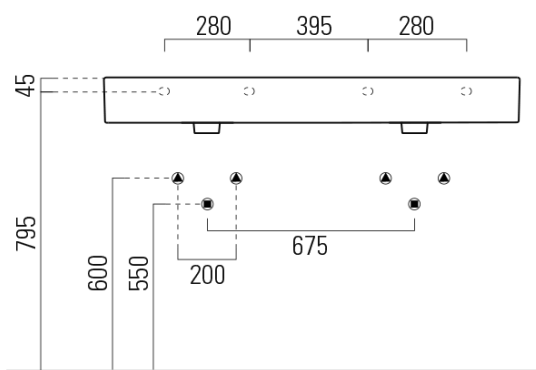

KUBE X double ceramic washbasin 120x47cm, no tap hole, white ExtraGlaze

Technical sheet