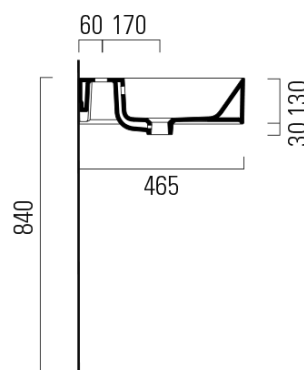

KUBE X double ceramic washbasin 120x47cm, no tap hole, white ExtraGlaze

Technical sheet