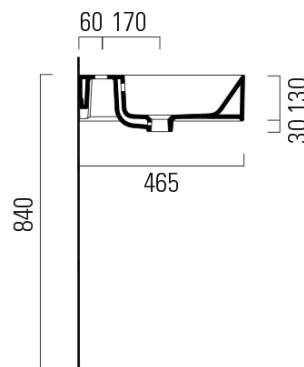

KUBE X double ceramic washbasin 120x47cm, no tap hole, white ExtraGlaze

GSI[®]

Order code: 9425011

Basic information

Brand: GSI
Series: KUBE X

Size

Width: 1200 mm
Height: 160 mm
Depth: 470 mm

Properties

Colour: White
Material: Ceramic
Installation: Wall-hung - Screws
Type of washbasin: Double basin
Tap hole: Without tap hole
Overflow: Yes
Shape: Rectangle
Equipment: ExtraGlaze
Weight / Piece: 34.4 kg
Packaging: 1 Piece
Warranty: 2 years

We recommend buy

2 Piece GSI Click-Clack washbasin waste 5/4", ceramic plug, white (Order code: PCS11)

KUBE X double ceramic washbasin 120x47cm, no tap hole, white ExtraGlaze

Technical sheet

* Taglio sul mobile
Furniture's cut