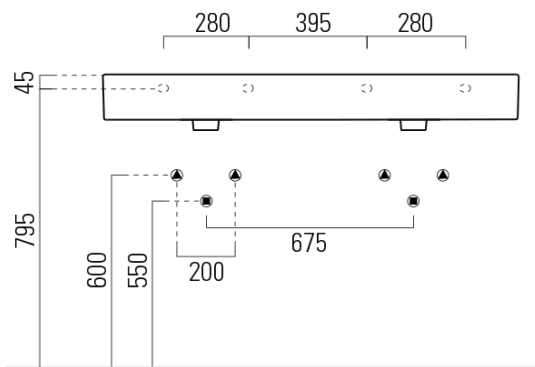

KUBE X double ceramic washbasin 120x47cm, no tap hole, white ExtraGlaze

GSI[®]

Order code: 9425011

Basic information

Brand: GSI
Series: KUBE X

Size

Width: 1200 mm
Height: 160 mm
Depth: 470 mm

Properties

Colour: White
Material: Ceramic
Installation: Wall-hung - Screws
Type of washbasin: Double basin
Tap hole: Without tap hole
Overflow: Yes
Shape: Rectangle
Equipment: ExtraGlaze
Weight / Piece: 34.4 kg
Packaging: 1 Piece
Warranty: 2 years

We recommend buy

2 Piece GSI Click-Clack washbasin waste 5/4", ceramic plug, white (Order code: PCS11)

KUBE X double ceramic washbasin 120x47cm, no tap hole, white ExtraGlaze

Technical sheet

* Taglio sul mobile
Furniture's cut