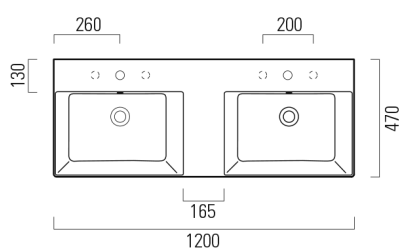

KUBE X double ceramic washbasin 120x47cm, no tap hole, white ExtraGlaze

Order code: 9425011

Size

Width: 1200 mm
 Height: 160 mm
 Depth: 470 mm

Properties

Colour: White
 Material: Ceramic
 Warranty: 2 years

Technical sheet

* Taglio sul mobile
 Furniture's cut