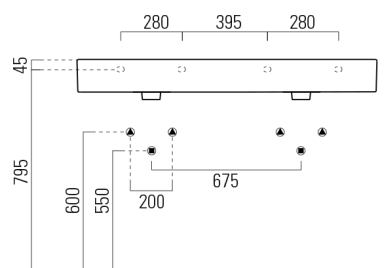

KUBE X double ceramic washbasin 120x47cm, no tap hole, white ExtraGlaze

Order code: 9425011

Size

Width: 1200 mm
 Height: 160 mm
 Depth: 470 mm

Properties

Colour: White
 Material: Ceramic
 Warranty: 2 years

Technical sheet

* Taglio sul mobile
 Furniture's cut