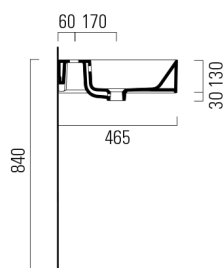

KUBE X double ceramic washbasin 120x47cm, no tap hole, white ExtraGlaze

Order code: 9425011

Size

Width: 1200 mm
 Height: 160 mm
 Depth: 470 mm

Properties

Colour: White
 Material: Ceramic
 Warranty: 2 years

Technical sheet

* Taglio sul mobile
 Furniture's cut