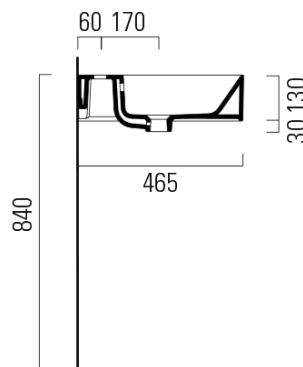

KUBE X double ceramic washbasin 120x47cm, no tap hole, white matt

GSI[®]

Order code: 9425009

Basic information

Brand: GSI
Series: KUBE X COLOR

Size

Width: 1200 mm
Height: 160 mm
Depth: 470 mm

Properties

Colour: White matt
Material: Ceramic
Installation: Wall-hung - Screws
Type of washbasin: Double basin
Tap hole: Without tap hole
Overflow: Yes
Shape: Rectangle
Weight / Piece: 34.4 kg
Packaging: 1 Piece
Warranty: 2 years

We recommend buy

2 Piece GSI washbasin drain 5/4", click-clack, ceramic stopper, 5-65mm, white matt (Order code: PCS09)

KUBE X double ceramic washbasin 120x47cm, no tap hole, white matt

Technical sheet

* Taglio sul mobile
Furniture's cut