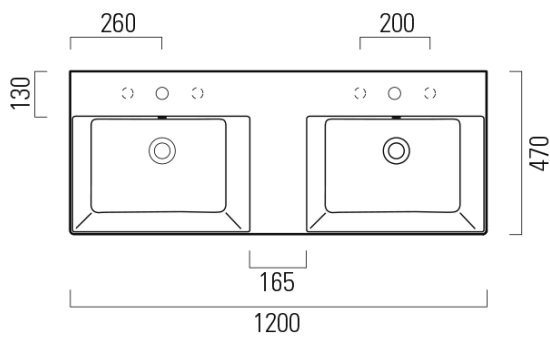

KUBE X double ceramic washbasin 120x47cm, no tap hole, white matt

GSI[®]

Order code: 9425009

Basic information

Brand: GSI
Series: KUBE X COLOR

Size

Width: 1200 mm
Height: 160 mm
Depth: 470 mm

Properties

Colour: White matt
Material: Ceramic
Installation: Wall-hung - Screws
Type of washbasin: Double basin
Tap hole: Without tap hole
Overflow: Yes
Shape: Rectangle
Weight / Piece: 34.4 kg
Packaging: 1 Piece
Warranty: 2 years

We recommend buy

2 Piece GSI washbasin drain 5/4", click-clack, ceramic stopper, 5-65mm, white matt (Order code: PCS09)

KUBE X double ceramic washbasin 120x47cm, no tap hole, white matt

Technical sheet

* Taglio sul mobile
Furniture's cut