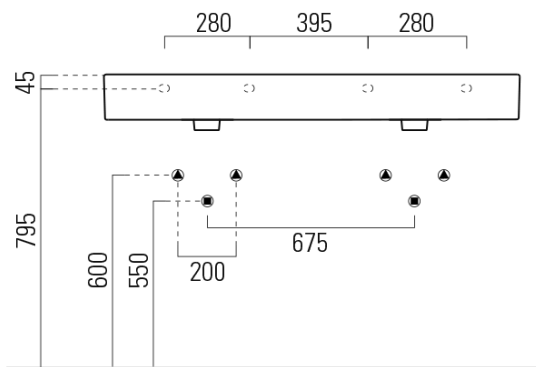

KUBE X double ceramic washbasin 120x47cm, no tap hole, white matt

GSI[®]

Order code: 9425009

Basic information

Brand: GSI
Series: KUBE X COLOR

Size

Width: 1200 mm
Height: 160 mm
Depth: 470 mm

Properties

Colour: White matt
Material: Ceramic
Installation: Wall-hung - Screws
Type of washbasin: Double basin
Tap hole: Without tap hole
Overflow: Yes
Shape: Rectangle
Weight / Piece: 34.4 kg
Packaging: 1 Piece
Warranty: 2 years

We recommend buy

2 Piece GSI washbasin drain 5/4", click-clack, ceramic stopper, 5-65mm, white matt (Order code: PCS09)

KUBE X double ceramic washbasin 120x47cm, no tap hole, white matt

Technical sheet

* Taglio sul mobile
Furniture's cut