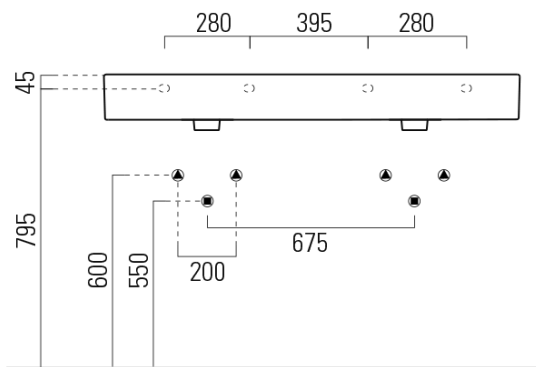

KUBE X double ceramic washbasin 120x47cm, no tap hole, white matt

GSI[®]

Order code: 9425009

Basic information

Brand: GSI
Series: KUBE X COLOR

Size

Width: 1200 mm
Height: 160 mm
Depth: 470 mm

Properties

Colour: White matt
Material: Ceramic
Installation: Wall-hung - Screws
Type of washbasin: Double basin
Tap hole: Without tap hole
Overflow: Yes
Shape: Rectangle
Weight / Piece: 34.4 kg
Packaging: 1 Piece
Warranty: 2 years

We recommend buy

2 Piece GSI Click-Clack washbasin waste 5/4", ceramic plug, white matt (Order code: PCS09)

KUBE X double ceramic washbasin 120x47cm, no tap hole, white matt

Technical sheet

* Taglio sul mobile
Furniture's cut