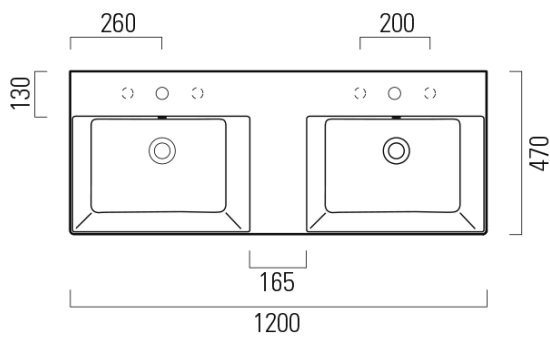

KUBE X double ceramic washbasin 120x47cm, no tap hole, white matt

GSI[®]

Order code: 9425009

Basic information

Brand: GSI
Series: KUBE X COLOR

Size

Width: 1200 mm
Height: 160 mm
Depth: 470 mm

Properties

Colour: White matt
Material: Ceramic
Installation: Wall-hung - Screws
Type of washbasin: Double basin
Tap hole: Without tap hole
Overflow: Yes
Shape: Rectangle
Weight / Piece: 34.4 kg
Packaging: 1 Piece
Warranty: 2 years

We recommend buy

2 Piece GSI Click-Clack washbasin waste 5/4", ceramic plug, white matt (Order code: PCS09)

KUBE X double ceramic washbasin 120x47cm, no tap hole, white matt

Technical sheet

* Taglio sul mobile
Furniture's cut