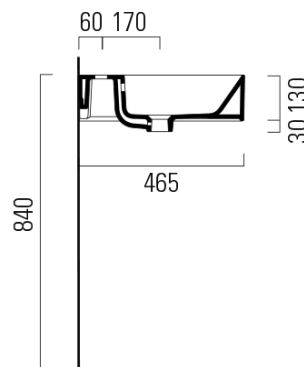

KUBE X double ceramic washbasin 120x47cm, no tap hole, white matt

GSI[®]

Order code: 9425009

Basic information

Brand: GSI
Series: KUBE X COLOR

Size

Width: 1200 mm
Height: 160 mm
Depth: 470 mm

Properties

Colour: White matt
Material: Ceramic
Installation: Wall-hung - Screws
Type of washbasin: Double basin
Tap hole: Without tap hole
Overflow: Yes
Shape: Rectangle
Weight / Piece: 34.4 kg
Packaging: 1 Piece
Warranty: 2 years

We recommend buy

2 Piece GSI Click-Clack washbasin waste 5/4", ceramic plug, white matt (Order code: PCS09)

KUBE X double ceramic washbasin 120x47cm, no tap hole, white matt

Technical sheet

* Taglio sul mobile
Furniture's cut