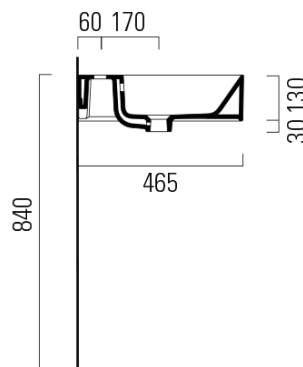

KUBE X double ceramic washbasin 120x47cm, no tap hole, white matt

GSI[®]

Order code: 9425009

Basic information

Brand: GSI
Series: KUBE X COLOR

Size

Width: 1200 mm
Height: 160 mm
Depth: 470 mm

Properties

Colour: White matt
Material: Ceramic
Installation: Wall-hung - Screws
Type of washbasin: Double basin
Tap hole: Without tap hole
Overflow: Yes
Shape: Rectangle
Weight / Piece: 34.4 kg
Packaging: 1 Piece
Warranty: 2 years

We recommend buy

2 Piece GSI Click-Clack washbasin waste 5/4", ceramic plug, white matt (Order code: PCS09)

KUBE X double ceramic washbasin 120x47cm, no tap hole, white matt

Technical sheet

* Taglio sul mobile
Furniture's cut