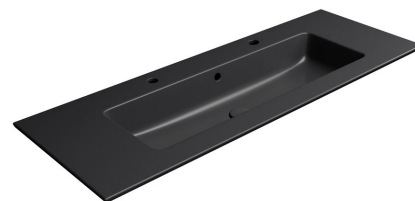

PURA ceramic washbasin Slim 122x46cm, 2 tap holes, black matt

GSI[®]

Order code: 8887226

Basic information

Brand: GSI
Series: PURA COLOR

Size

Width: 1226 mm
Height: 175 mm
Depth: 460 mm

Properties

Colour: Black
Material: Ceramic
Installation: Wall-hung - Screws
Type of washbasin: Washbasin
Tap hole: 2 tap holes
Overflow: Yes
Shape: Rectangle
Weight / Piece: 26.8 kg
Packaging: 1 Piece
Warranty: 2 years