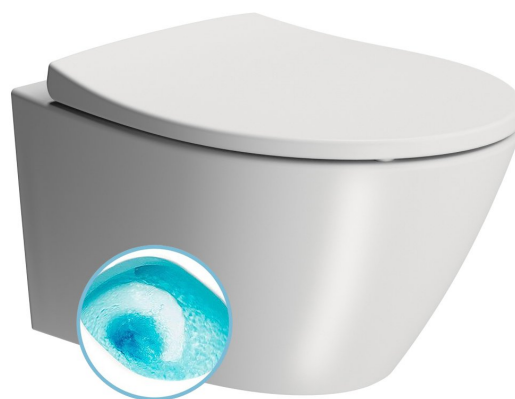

Order code: 981609

Basic information

Brand: GSI
Series: MODO

Size

Width: 370 mm
Height: 340 mm
Depth: 520 mm

Properties

Colour: White matt
Material: Ceramic
Flushing Technology: Swirlflush
Flushing water volume: Flushing 3 l, Flushing 4,5 l
Shape: Classic
Equipment: DualGlaze, Hidden Fixings
Package does not contain: Toilet Seat
Weight / Piece: 25.4 kg
Packaging: 1 Piece
Warranty: 2 years

We recommend buy

1 Piece MODO Soft Close toilet seat, Duroplastic, white matt/chrome (Order code: MS98C09)

Spare parts

Fixing kit for Wall hung toilets and bidets GSI (Sand-Norm-Pura-Kube X-Classic) (Order code: NDFISR2)