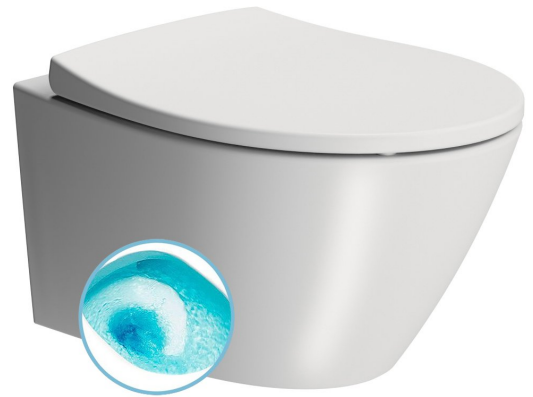

MODO wall hung toilet, Swirlflush, 37x52cm, white dual-matt

GSI[®]

Order code: 981609

Size

Width: 370 mm
Height: 340 mm
Depth: 520 mm

Properties

Colour: White matt
Material: Ceramic
Warranty: 2 years

Technical sheet