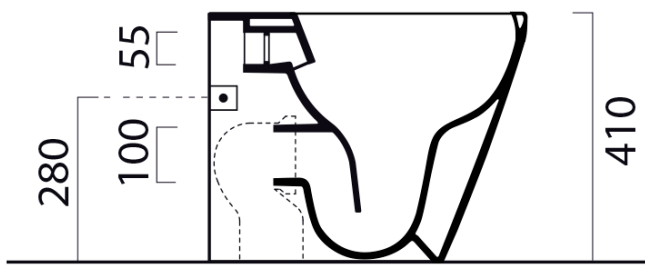

Order code: 981026

Basic information

Brand: GSI
Series: MODO

Size

Width: 370 mm
Depth: 520 mm

Properties

Colour: Black
Material: Ceramic
Flushing Technology: Swirlflush
Flushing water volume: Flushing 3 l, Flushing 4,5 l
Shape: Classic
Equipment: DualGlaze, Hidden Fixings
Package does not contain: Mounting Kit, Toilet Seat
Weight / Piece: 24.45 kg
Packaging: 1 Piece
Warranty: 2 years

We recommend buy

1 Piece MODO Soft Close toilet seat, Duroplastic, black matt/chrome (Order code: MS98C26)

Technical sheet

110

150

50