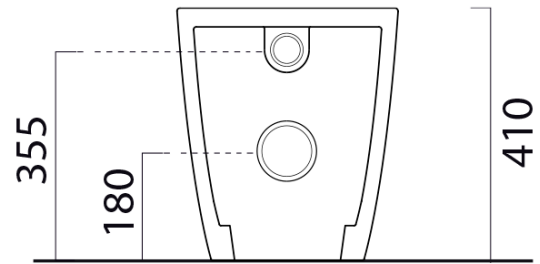

Order code: 981026

Basic information

Brand: GSI
Series: MODO

Size

Width: 370 mm
Depth: 520 mm

Properties

Colour: Black
Material: Ceramic
Flushing Technology: Swirlflush
Flushing water volume: Flushing 3 l, Flushing 4,5 l
Shape: Classic
Equipment: DualGlaze, Hidden Fixings
Package does not contain: Mounting Kit, Toilet Seat
Weight / Piece: 24.45 kg
Packaging: 1 Piece
Warranty: 2 years

We recommend buy

1 Piece MODO Soft Close toilet seat, Duroplastic, black matt/chrome (Order code: MS98C26)

Technical sheet

110

150

50