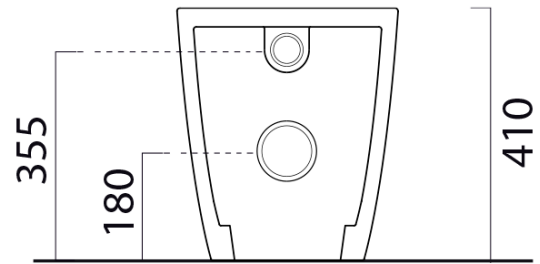

MODO WC pan, Swirlflush, 37x52cm, S-trap/P-trap, white ExtraGlaze

GSI[®]

Order code: 981011

Basic information

Brand: GSI
Series: MODO

Size

Width: 370 mm
Depth: 520 mm

Properties

Colour: White
Material: Ceramic
Flushing Technology: Swirlflush
Flushing water volume: Flushing 3 l, Flushing 4,5 l
Shape: Classic
Equipment: ExtraGlaze, Hidden Fixings
Package does not contain: Mounting Kit, Toilet Seat
Weight / Piece: 24.45 kg
Packaging: 1 Piece
Warranty: 2 years

We recommend buy

1 Piece MODO Soft Close toilet seat, Duroplastic, white/chrome (Order code: MS98C11)

Technical sheet

110

150 50