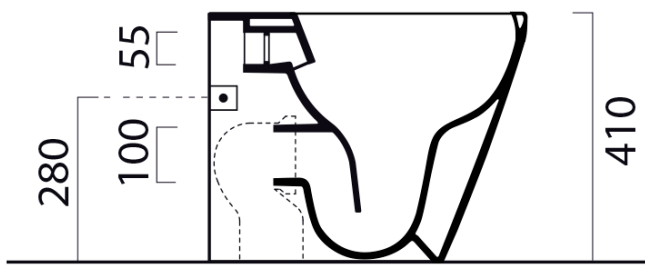

MODO WC pan, Swirlflush, 37x52cm, S-trap/P-trap, white ExtraGlaze

GSI[®]

Order code: 981011

Basic information

Brand: GSI
Series: MODO

Size

Width: 370 mm
Depth: 520 mm

Properties

Colour: White
Material: Ceramic
Flushing Technology: Swirlflush
Flushing water volume: Flushing 3 l, Flushing 4,5 l
Shape: Classic
Equipment: ExtraGlaze, Hidden Fixings
Package does not contain: Mounting Kit, Toilet Seat
Weight / Piece: 24.45 kg
Packaging: 1 Piece
Warranty: 2 years

We recommend buy

1 Piece MODO Soft Close toilet seat, Duroplastic, white/chrome (Order code: MS98C11)

Technical sheet

110

150 50