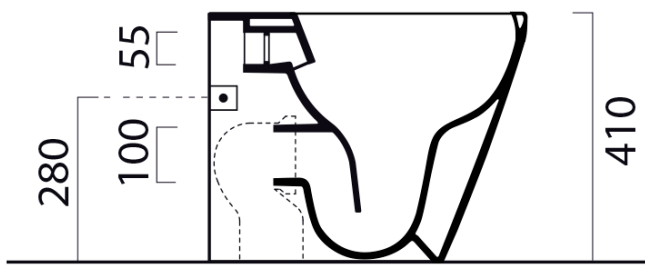

Order code: 981009

Basic information

Brand: GSI
Series: MODO

Size

Width: 370 mm
Depth: 520 mm

Properties

Colour: White matt
Material: Ceramic
Flushing Technology: Swirlflush
Flushing water volume: Flushing 3 l, Flushing 4,5 l
Shape: Classic
Equipment: DualGlaze, Hidden Fixings
Package contains: Mounting Kit
Package does not contain: Toilet Seat
Weight / Piece: 24.45 kg
Packaging: 1 Piece
Warranty: 2 years

We recommend buy

1 Piece MODO Soft Close toilet seat, Duroplastic, white matt/chrome (Order code: MS98C09)

Technical sheet

110

150 50