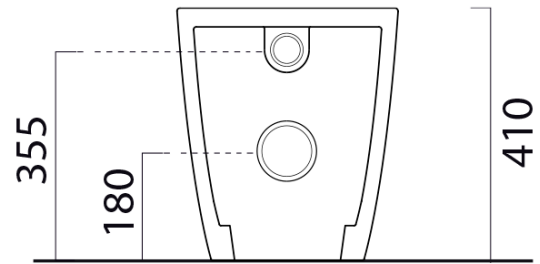

Order code: 981009

Basic information

Brand: GSI
Series: MODO

Size

Width: 370 mm
Depth: 520 mm

Properties

Colour: White matt
Material: Ceramic
Flushing Technology: Swirlflush
Flushing water volume: Flushing 3 l, Flushing 4,5 l
Shape: Classic
Equipment: DualGlaze, Hidden Fixings
Package contains: Mounting Kit
Package does not contain: Toilet Seat
Weight / Piece: 24.45 kg
Packaging: 1 Piece
Warranty: 2 years

We recommend buy

1 Piece MODO Soft Close toilet seat, Duroplastic, white matt/chrome (Order code: MS98C09)

Technical sheet

110

150 50