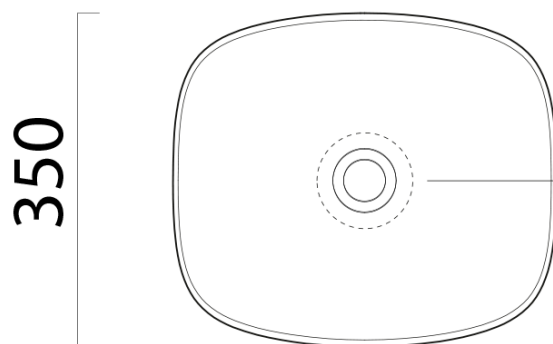

NUBES ceramic washbasin on the board 40x35cm, white ExtraGlaze

GSI[®]

Order code: 978511

Basic information

Brand: GSI
Series: NUBES

Size

Width: 400 mm
Height: 160 mm
Depth: 350 mm

Properties

Colour: White
Material: Ceramic
Type of washbasin: Washbasin
Tap hole: Without tap hole
Overflow: No
Shape: Rectangle
Equipment: ExtraGlaze
Weight / Piece: 7.85 kg
Packaging: 1 Piece
Warranty: 2 years

We recommend buy

1 Piece GSI unslotted washbasin waste 5/4", H 5-65 mm, ceramic plug, white gloss (Order code: PVC11)

Technical sheet

255

205

Ø120