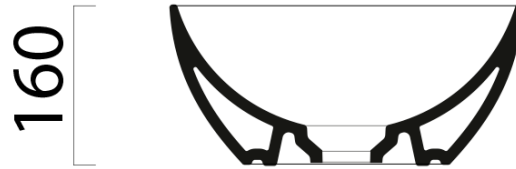

NUBES ceramic washbasin on the board 40x35cm, white ExtraGlaze

GSI[®]

Order code: 978511

Basic information

Brand: GSI
Series: NUBES

Size

Width: 400 mm
Height: 160 mm
Depth: 350 mm

Properties

Colour: White
Material: Ceramic
Type of washbasin: Washbasin
Tap hole: Without tap hole
Overflow: No
Shape: Rectangle
Equipment: ExtraGlaze
Weight / Piece: 7.85 kg
Packaging: 1 Piece
Warranty: 2 years

We recommend buy

1 Piece GSI unslotted washbasin waste 5/4", H 5-65 mm, ceramic plug, white gloss (Order code: PVC11)

Technical sheet

255

205

Ø120