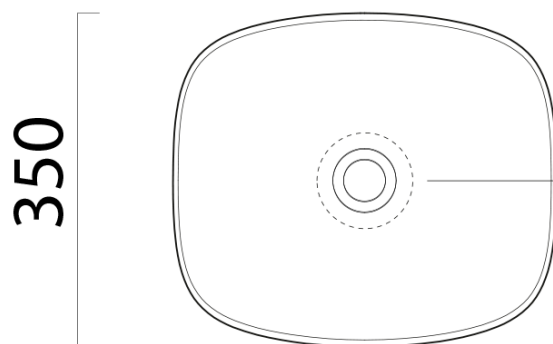

## NUBES ceramic washbasin on the board 40x35cm, agave matt

GSI<sup>®</sup>

Order code: 978504

### Size

Width: 400 mm  
Height: 160 mm  
Depth: 350 mm

### Properties

Colour: Green  
Material: Ceramic  
Installation: Freestanding  
Type of washbasin: Countertop washbasin  
Tap hole: Without tap hole  
Overflow: No  
Shape: Rectangle  
Weight / Piece: 7.85 kg  
Packaging: 1 Piece  
Warranty: 2 years

### We recommend buy

1 Piece GSI free flow washbasin drain 5/4", ceramic plug, 5-65mm, agave matt (Order code: PVC04)

Technical sheet

255

205

400

Ø120