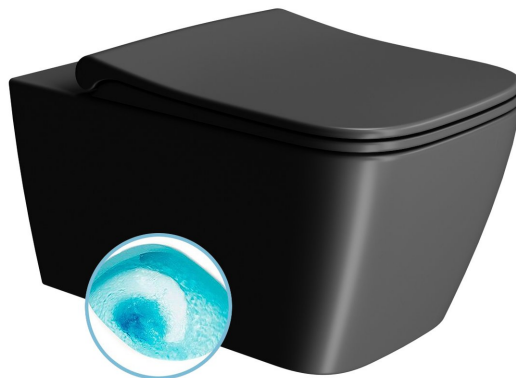

# NUBES wall hung toilet, Swirlflush, 35x55cm, black dual-matt

GSI<sup>®</sup>

Order code: 961526

## Basic information

Brand: GSI  
Series: NUBES COLOR

## Size

Width: 350 mm  
Depth: 550 mm

## We recommend buy

1 Piece NUBES Soft Close toilet seat, black matt/chrome (Order code: MS96C26)