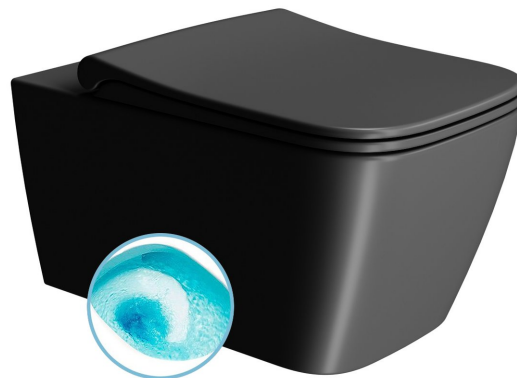

NUBES wall hung toilet, Swirlflush, 35x55cm, black dual-matt

GSI[®]

Order code: 961526

Basic information

Brand: GSI
Series: NUBES COLOR

Size

Width: 350 mm
Depth: 550 mm

Properties

Colour: Black
Material: Ceramic
Flushing Technology: Swirlflush
Flushing water volume: Flushing 3 l, Flushing 4,5 l
Shape: Square
Equipment: DualGlaze, Hidden Fixings
Package contains: Mounting Kit
Package does not contain: Toilet Seat
Weight / Piece: 28.35 kg
Packaging: 1 Piece
Warranty: 2 years

We recommend buy

1 Piece NUBES Soft Close toilet seat, black matt/chrome (Order code: MS96C26)

Spare parts

Fixing kit for Wall hung toilets and bidets GSI (Sand-Norm-Pura-Kube X-Classic) (Order code: NDFISR2)