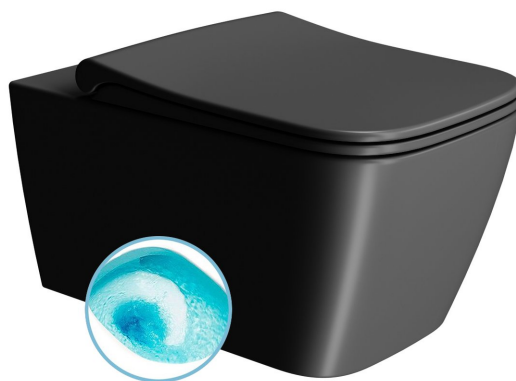

# NUBES wall hung toilet, Swirlflush, 35x55cm, black dual-matt

GSI<sup>®</sup>

Order code: 961526

## Basic information

Brand: GSI  
Series: NUBES COLOR

## Size

Width: 350 mm  
Depth: 550 mm

## We recommend buy

1 Piece NUBES Soft Close toilet seat, black matt/chrome (Order code: MS96C26)